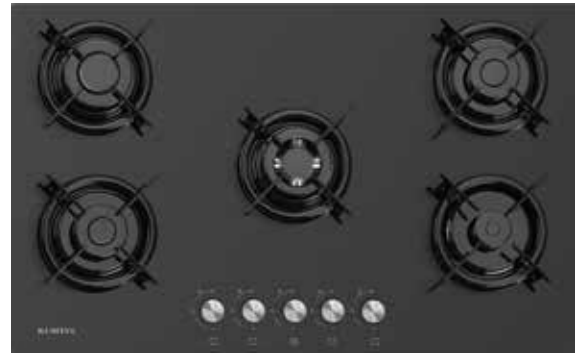

C9-50 WF Black

Color	Black
Material	Glass
FFD	-
Dimensions (cm)	90x52
Burners	5 Gas
Wok Burner	1 x 2,30 kW
Rapid Burner	1 x 2,20 kW
Semi Rapid Burner	2 x 1,65 kW
Auxiliary Burner	1 x 1,10 kW
Electric Hotplate	-
Burners' Origin	Turkey
Knob Type	Kristal
Pan Support Shape	Round
Pan Support Finishing	Bright Enamelled
Burner Caps Finishing	Bright Enamelled
Igniton	Auto
Gas Type	LPG / NG
LPG / NG Conversion Kit	-
Power Cord	Euro Plug
Packing	Polyfoam + Carton

A44-A

Color	Black
Material	Glass
FFD	Yes
Dimensions (cm)	90x52
Burners	5 Gas
Wok Burner	1 x 2,30 kW
Rapid Burner	1 x 2,20 kW
Semi Rapid Burner	2 x 1,65 kW
Auxiliary Burner	1 x 1,10 kW
Electric Hotplate	-
Burners' Origin	Turkey
Knob Type	Kristal
Pan Support Shape	Round
Pan Support Finishing	Bright Enamelled
Burner Caps Finishing	Bright Enamelled
Igniton	Auto
Gas Type	LPG / NG
LPG / NG Conversion Kit	-
Power Cord	Euro Plug
Packing	Polyfoam + Carton

A44-B