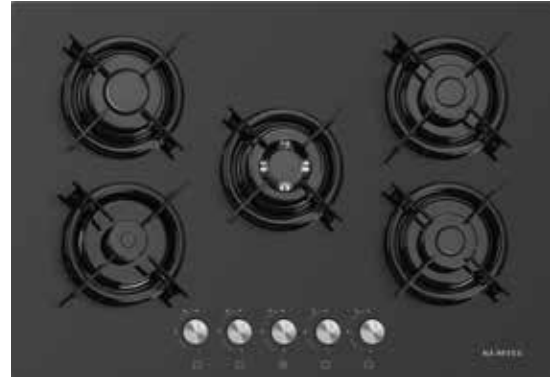

C7-50WF Black

Color	Black
Material	Glass
FFD	Yes
Dimensions (cm)	52x75
Burners	5 Gas
Wok Burner	1 x 2,30 kW
Rapid Burner	1 x 2,20 kW
Semi Rapid Burner	2 x 1,65 kW
Auxiliary Burner	1 x 1,10 kW
Electric Hotplate	-
Burners' Origin	Turkey
Knob Type	Kristal
Pan Support Shape	Round
Pan Support Finishing	Bright Enamelled
Burner Caps Finishing	Bright Enamelled
Igniton	Auto
Gas Type	LPG / NG
LPG / NG Conversion Kit	-
Power Cord	Euro Plug
Packing	Polyfoam + Carton

A42-B