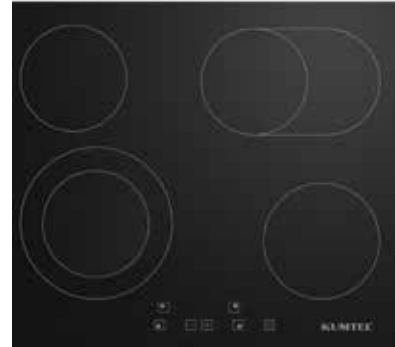

V6 - 4TZ

Surface Color	Black
Control Type	Touch
Heater Type	Ribbon
Heating Zones	
Left-Rear	140 mm / 1200 W
Right Rear	180 mm / 1700 W
Left Front	180 mm / 1700 W
Right Front	140 mm / 1200 W
Total Power	5800 W
Width	60 cm
Power Cord	Cord without plug
Packing	Carton

Surface Color	Black
Control Type	Touch
Heater Type	Ribbon
Heating Zones	
Left-Rear	140 mm / 1200 W
Right Rear	Fish Zone
Left Front	Dual Zone
Right Front	140 mm / 1200 W
Total Power	6900 W
Width	60 cm
Power Cord	Cord without plug
Packing	Carton

A49-A

A49-B