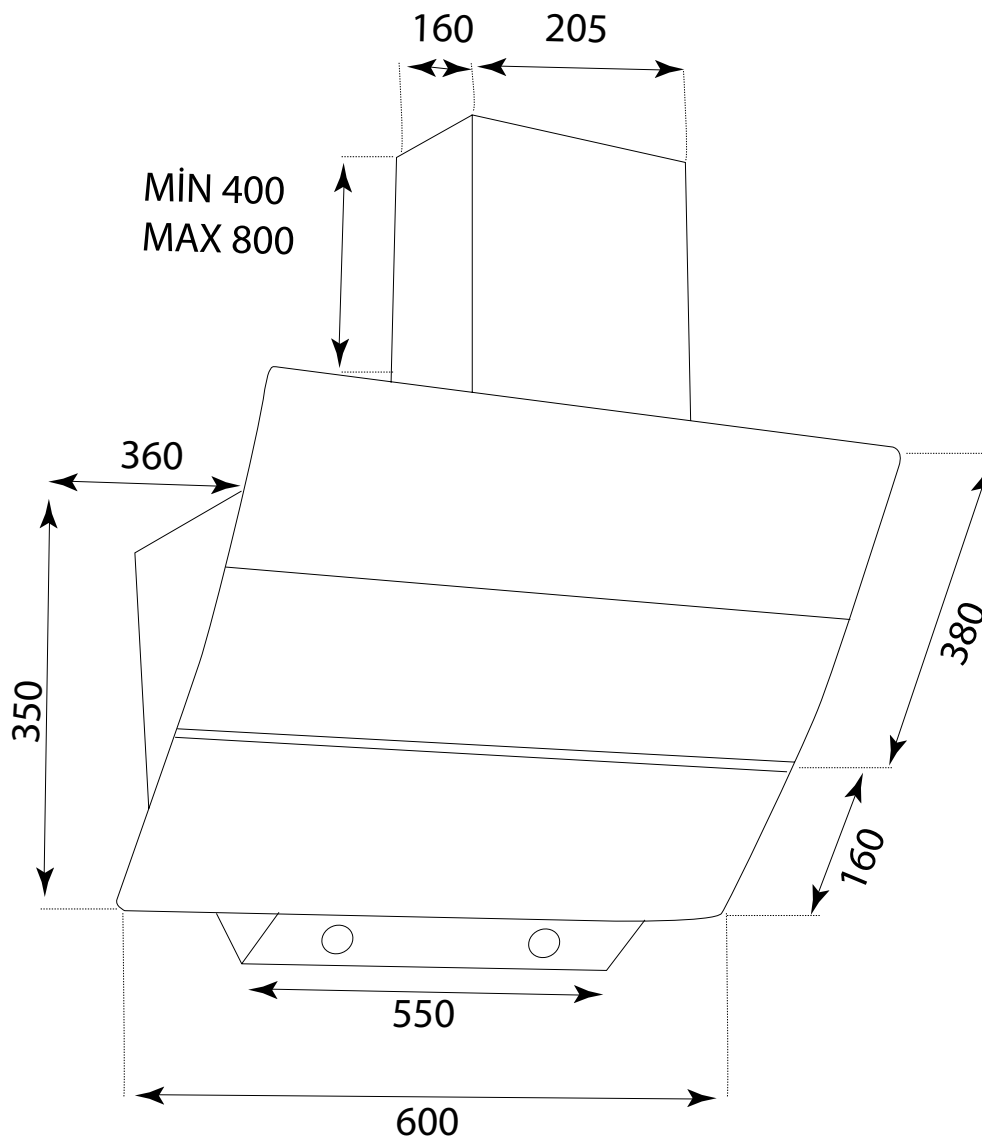

Cooker Hoods GLASS VERTICAL

LOADING QUANTITIES

A6

Loading quantity

20 DC	81
40 DC	162
40 HC	216
Truck	240

410

Loading quantity

20 DC	580
40 DC	1100
40 HC	1250
Truck	1600

C6 (60cm)

Loading quantity

20 DC	500
40 DC	1100
40 HC	1270
Truck	1800

C7 (75cm)

Loading quantity

20 DC	360
40 DC	770
40 HC	880
Truck	1100

C9 (90cm)

Loading quantity

20 DC	410
40 DC	880
40 HC	1000
Truck	1250