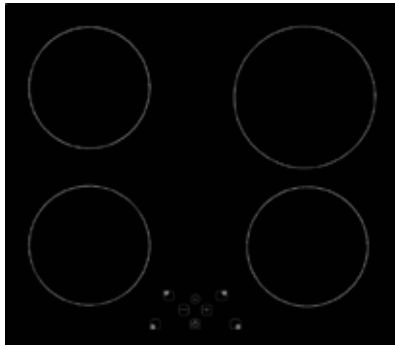

N6 - 4T

Surface Color	Black
Control Type	Touch
Heater Type	Ribbon
Heating Zones	
Left-Rear	1400 W
Right Rear	2100 W
Left Front	1850 W
Right Front	1400 W
Total Power	6800 W
Width	60 cm
Power Cord	Cord without plug
Packing	Carton

A51-A