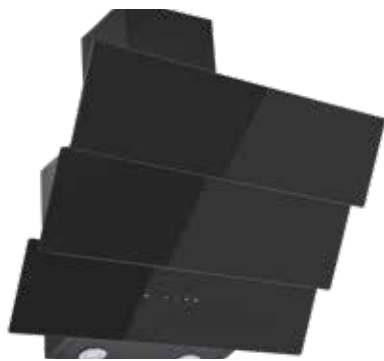

DA6-855

DA6-955

Style	Modern Simple
Glass Color	Black
Body Color	Black
Glass Q'ty	3 Glasses
Glass Shape	Flate
Width	60 cm
Air Capacity	650 m3/h
Motor Power	130 W
Power Levels	3 Levels
Control Type	Touch & Remote
Lamp	2 x 8W Led
Noise Level	72 dB
Energy Class	D
Chimney Diameter	Ø150 mm
Filter Material	Aluminium
Filter Frame	Stainless Steel
Carbon Filter	Optional
Glass Lock	Magnetic
Power Cord	Euro Plug
Packing	Carton

Modern Convex

Glass Color	Black
Body Color	Black
Glass Q'ty	3 Glasses
Glass Shape	Curved
Width	60 cm
Air Capacity	650 m3/h
Motor Power	130 W
Power Levels	3 Levels
Control Type	Touch & Remote
Lamp	2 x 8W Led
Noise Level	72 dB
Energy Class	D
Chimney Diameter	Ø150 mm
Filter Material	Aluminium
Filter Frame	Stainless Steel
Carbon Filter	Optional
Glass Lock	Magnetic
Power Cord	Euro Plug
Packing	Carton