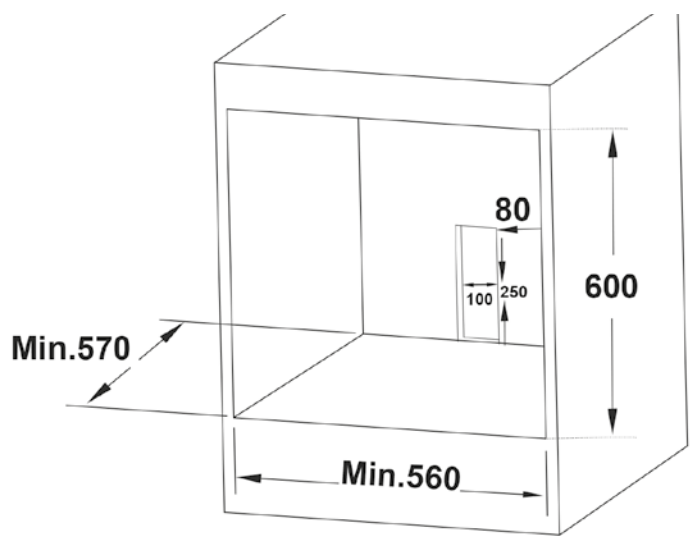

INSTALLATION

Built in OVENS