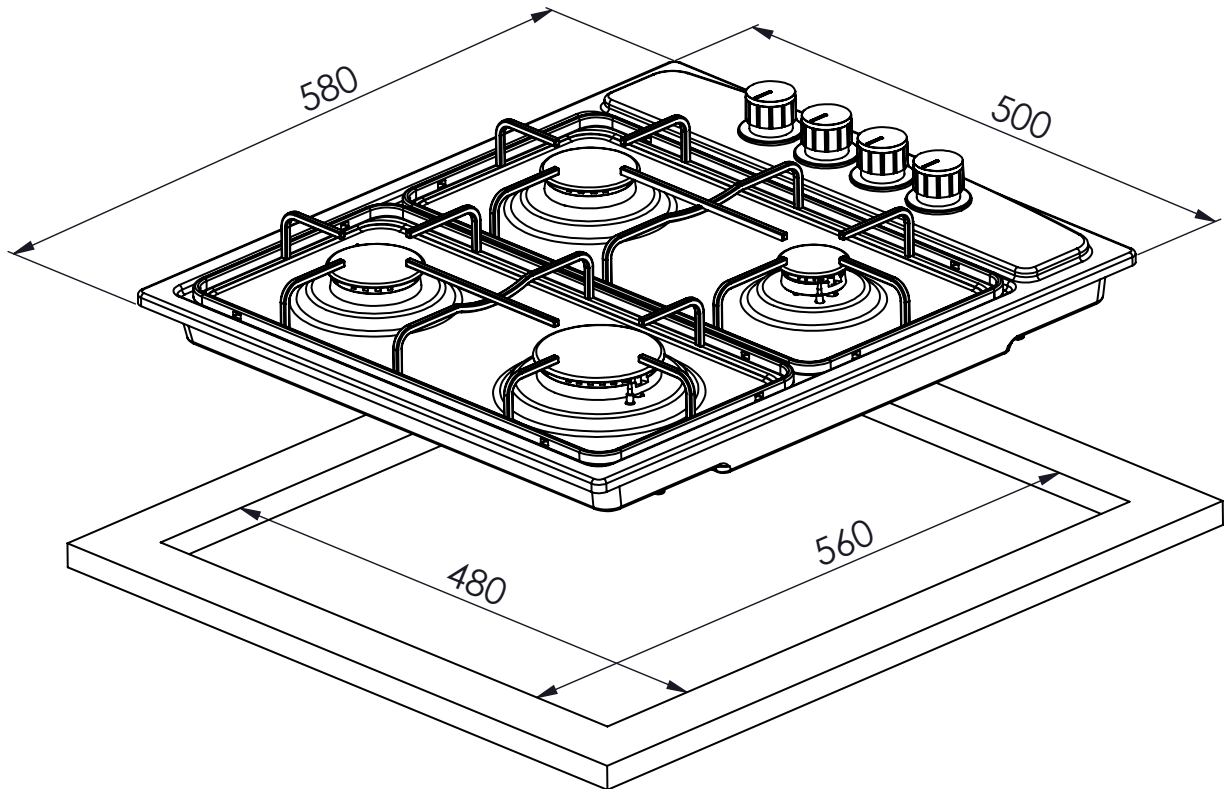

Built in METAL GAS HOBS