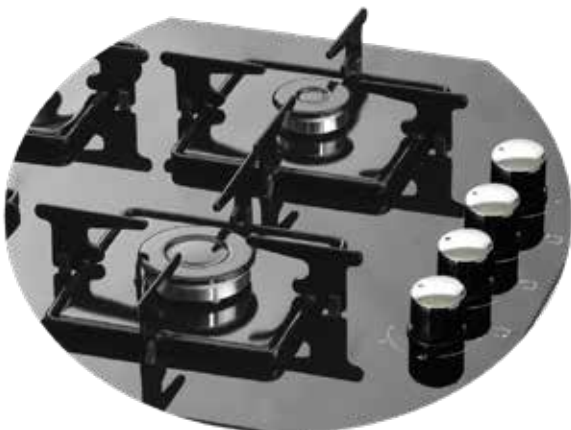

**Enamelled Pan Support**

**Cast Iron Pan Support**

**Round Enamelled Pan Support**

**Round Cast Iron Pan Support**

**Rectangular Enamelled Pan-Support**

**Wok Burner**

**Manual Ignition**

**LPG / NG Conversion Kit**