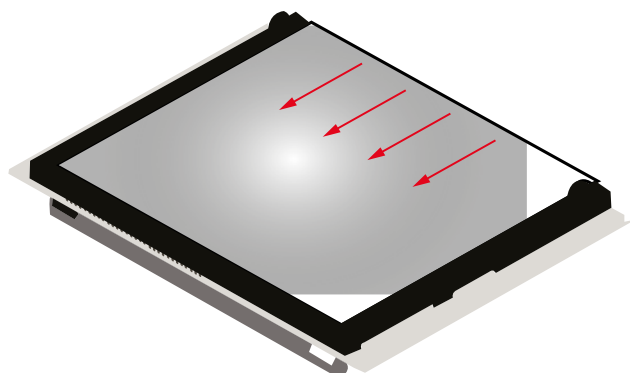

**Rustic Black**

**Rustic Beige**

Thermostatic Valve

Manual Ignition

Auto Ignition

Easy Detachable Glass