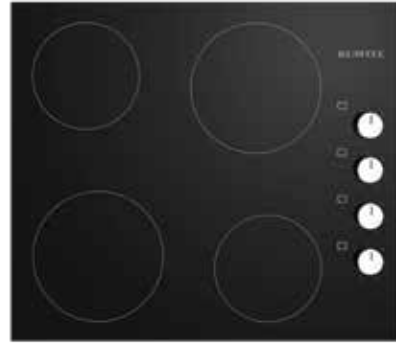

V6 - 4P

Surface Color	Black
Control Type	Energy Regulator
Heater Type	Ribbon
Heating Zones	
Left-Rear	140 mm / 1200 W
Right Rear	180 mm / 1800 W
Left Front	180 mm / 1800 W
Right Front	140 mm / 1200 W
Total Power	5800 W
Width	60 cm
Power Cord	Cord without plug
Packing	Carton

A48-B