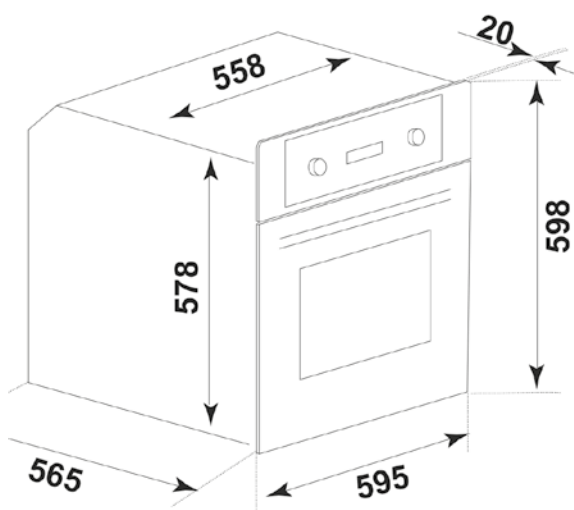

INSTALLATION

Built in OVENS