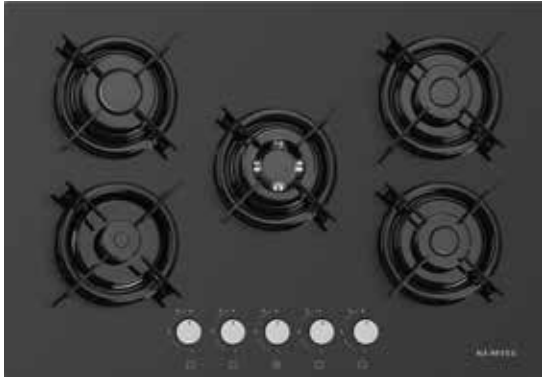

C7-50W Black

Color	Black
Material	Glass
FFD	-
Dimensions (cm)	52x75
Burners	5 Gas
Wok Burner	1 x 2,30 kW
Rapid Burner	1 x 2,20 kW
Semi Rapid Burner	2 x 1,65 kW
Auxiliary Burner	1 x 1,10 kW
Electric Hotplate	-
Burners' Origin	Turkey
Knob Type	Dore
Pan Support Shape	Round
Pan Support Finishing	Bright Enamelled
Burner Caps Finishing	Bright Enamelled
Igniton	Auto
Gas Type	LPG / NG
LPG / NG Conversion Kit	-
Power Cord	Euro Plug
Packing	Polyfoam + Carton

A42-A