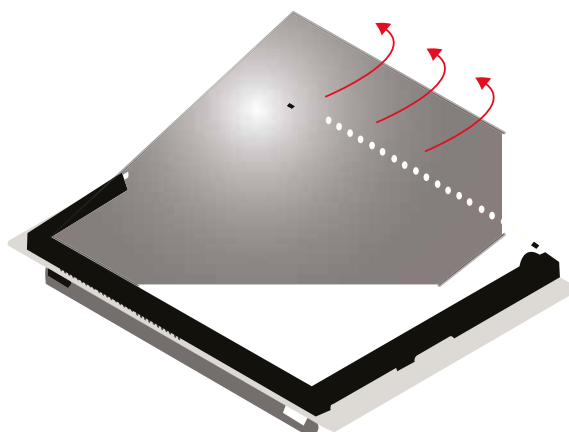

**Rustic Black**

**Rustic Beige**

Thermostatic Valve

Manual Ignition

Auto Ignition

Easy Detachable Glass