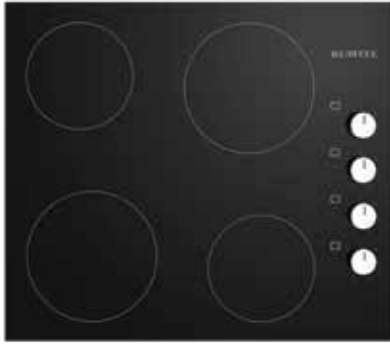

V6 - 4R

Surface Color	Black
Control Type	Selector Switch
Heater Type	Coil
Heating Zones	
Left-Rear	140 mm / 1200 W
Right Rear	180 mm / 1700 W
Left Front	180 mm / 1700 W
Right Front	140 mm / 1200 W
Total Power	5800 W
Width	60 cm
Power Cord	Cord without plug
Packing	Carton

A48-A