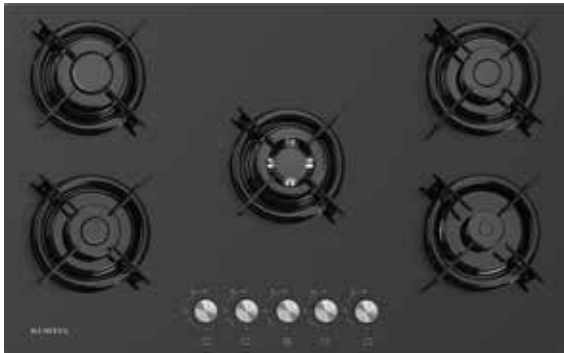

C9-50 W Black