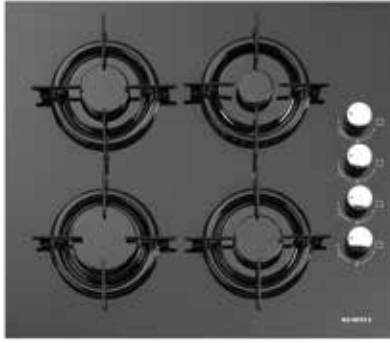

C6-40 Black

Color	Black
Material	Glass
FFD	-
Dimensions (cm)	52,5 x 60,5 cm
Burners	4 Gas
Wok Burner	-
Rapid Burner	1 x 2,20 kW
Semi Rapid Burner	2 x 1,65 kW
Auxiliary Burner	1 x 1,10 kW
Electric Hotplate	-
Burners' Origin	Turkey
Knob Type	Dome
Pan Support Shape	Round
Pan Support Finishing	Bright Enamelled
Burner Caps Finishing	Bright Enamelled
Igniton	Auto
Gas Type	LPG / NG
LPG / NG Conversion Kit	-
Power Cord	Euro Plug
Packing	Polyfoam + Shrink

A36-A