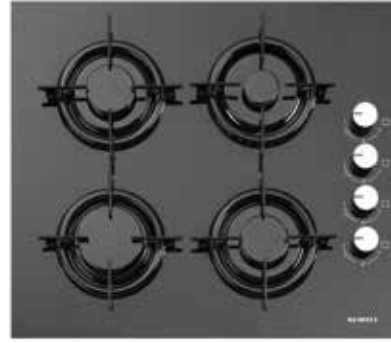

C6-40F Black

Color	Black
Material	Glass
FFD	Yes
Dimensions (cm)	52,5 x 60,5 cm
Burners	4 Gas
Wok Burner	-
Rapid Burner	1 x 2,20 kW
Semi Rapid Burner	2 x 1,65 kW
Auxiliary Burner	1 x 1,10 kW
Electric Hotplate	-
Burners' Origin	Turkey
Knob Type	Kristal
Pan Support Shape	Round
Pan Support Finishing	Bright Enamelled
Burner Caps Finishing	Bright Enamelled
Igniton	Auto
Gas Type	LPG / NG
LPG / NG Conversion Kit	-
Power Cord	Euro Plug
Packing	Polyfoam + Shrink

A36-B